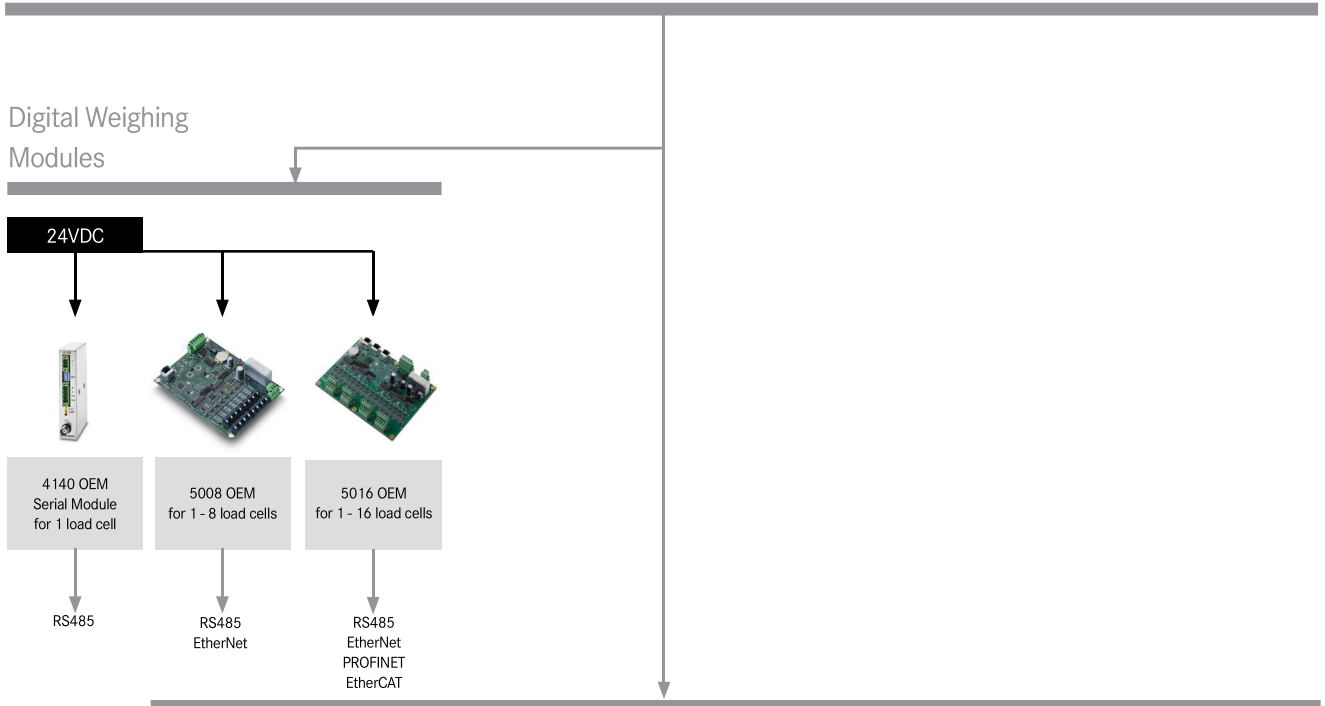

Product Overview

Next Generation Digital Load Cells

Digital Weighing Modules

Digital Weighing Indicator

Indicator LCD 5024G